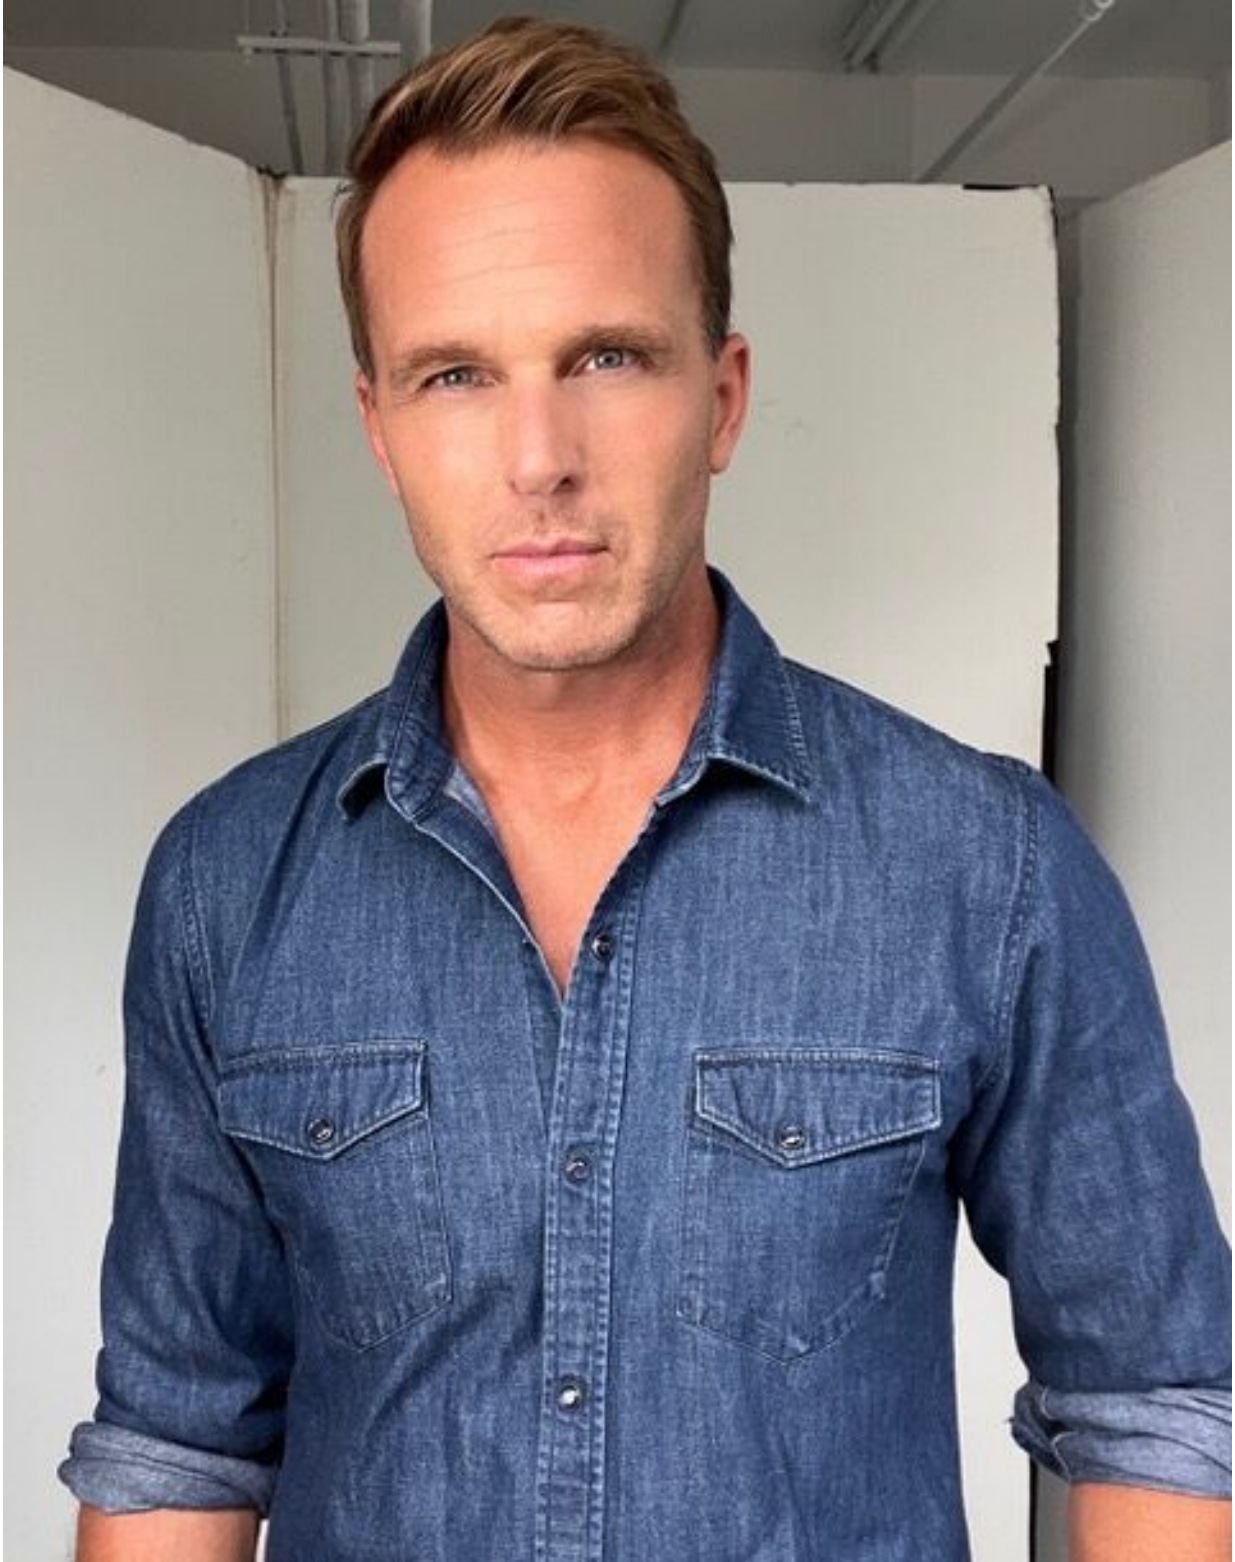

TIM RYAN

height 6'1" · bust 40" · waist 32" · suit 50
shoes size 42 EU/11 US/7.5 UK · hair dark blonde · eyes blue

TIM RYAN

height 6'1" · bust 40" · waist 32" · suit 50
shoes size 42 EU/11 US/7.5 UK · hair dark blonde · eyes blue

TIM RYAN

height 6'1" · bust 40" · waist 32" · suit 50
shoes size 42 EU/11 US/7.5 UK · hair dark blonde · eyes blue